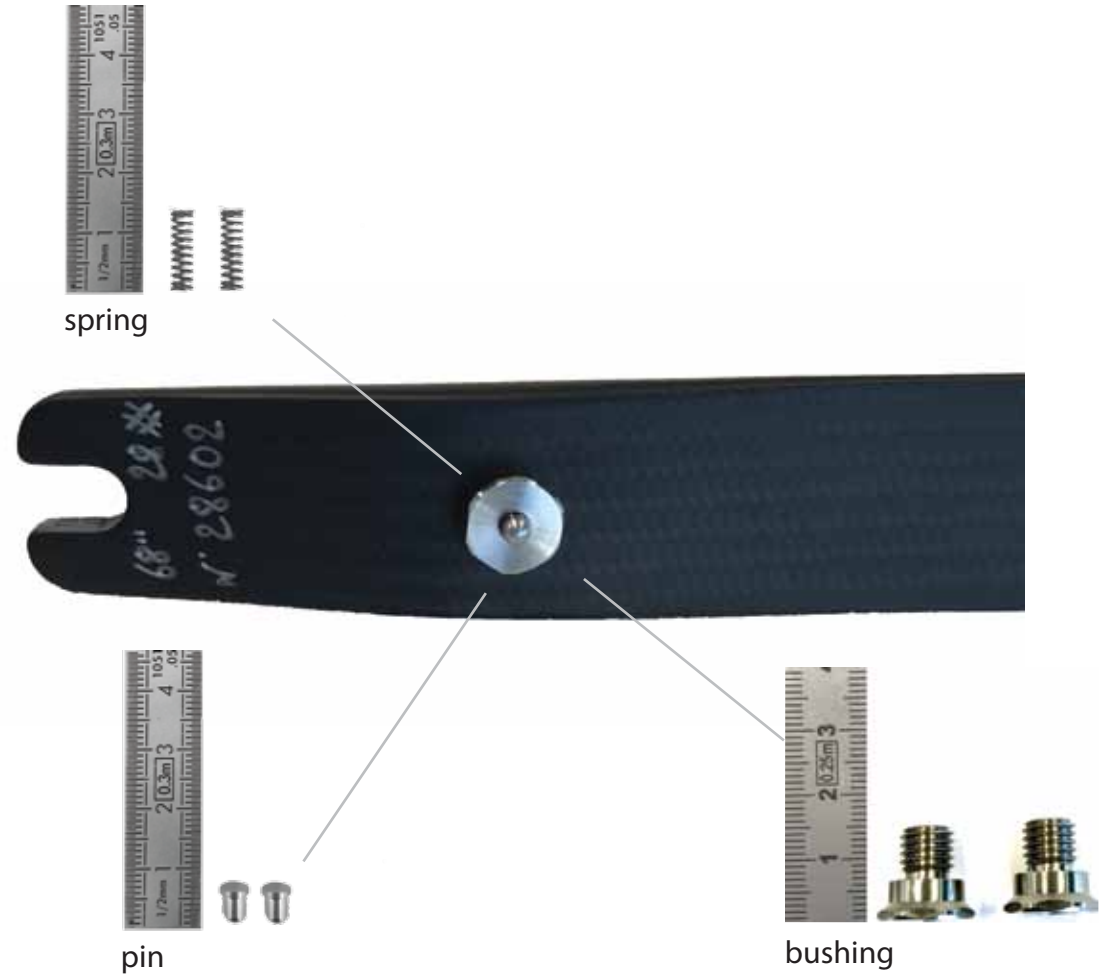

# - Pricelist 2024 - Spare parts for Limbs

Reference	Description	Unit public price VAT included	Fits on:
<b>S011</b>	pushpin set for 1 pair of limbs: 2 bushings + 2 pins + 2 short bolts + 2 springs (Limbs)	<b>17,60 €</b>	Limbs Evo2
	2x bushing (limbs)		Limbs Evo2
	2x pin (limbs)		Limbs Evo2 / Scurve
	2x spring (limbs)		Limbs Evo2 / Scurve
	2x short bolt (limbs/adapters)		Limbs / adapters

# - Pricelist 2024 - Spare parts for Adapters

S016 (pushpin set for adapters)

long bolt

short bolt

transparent washer

bushing

DISCONTINUED

Reference	Description	Unit public price VAT included	Fits on:
<b>S016</b>	pushpin set for 1 pair of adapters: 2 bushings + 4 plastic washers + 2 short bolts + 2 long bolts	<b>20,00 €</b>	Adapters
	2x bushing (adapters)		Adapters
	4x transparent washer (adapters)		Adapters
	2x long bolt (adapters)		Adapters
	2x short bolt (limbs/adapters)		Adapters/limbs

# - Pricelist 2024 - Spare parts for Scurve Limbs

Reference	Description	Unit public price VAT included	Fits on:
<b>S024</b>	pushpin set Scurve for 1 pair of limbs: 2 bushings + 2 pins + 2 springs	<b>10,60 €</b>	Limbs Scurve
	2x bushing (limbs)		Limbs Scurve
	2x pin (limbs)		Limbs Scurve / Evo2
	2x spring (limbs)		Limbs Scurve / Evo2