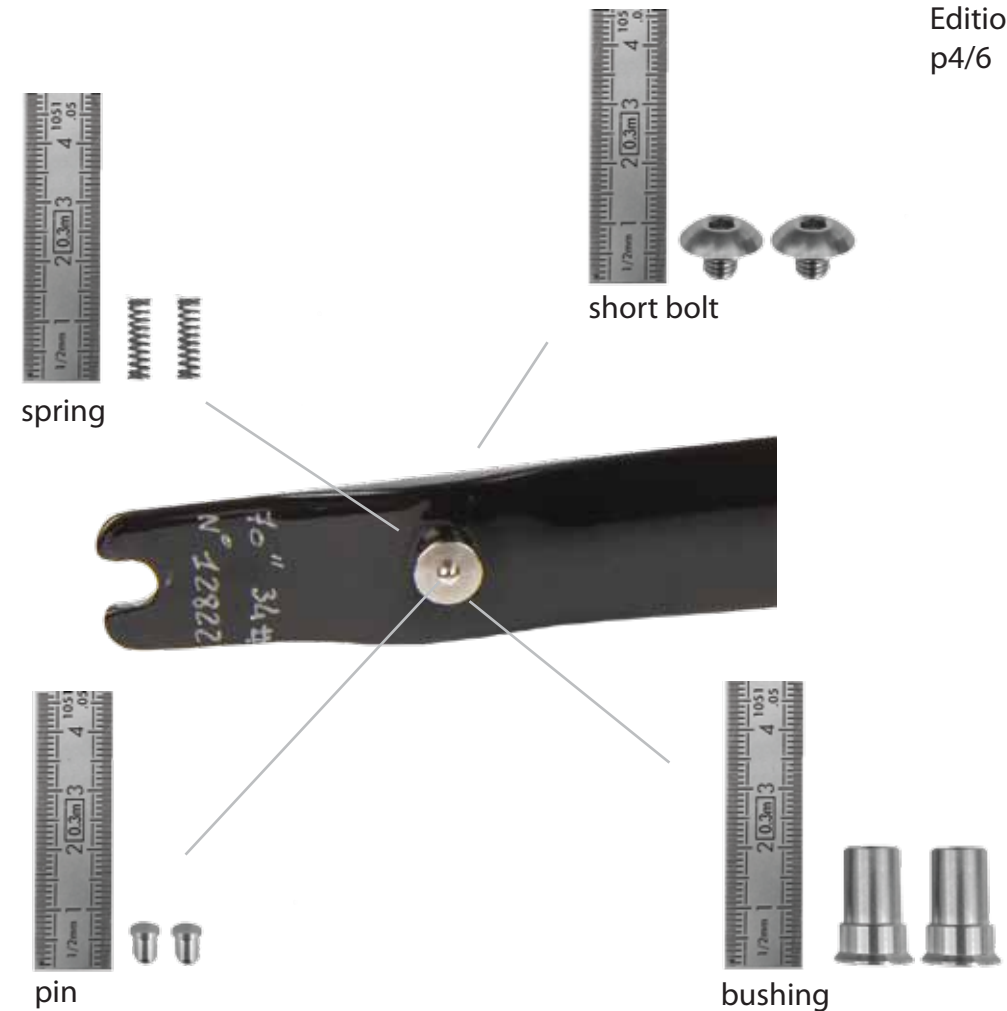

S007 (grip bolt)

S006 (pocket limb bolt)

S023 (lateral  
adjustment kit)

S005  
(tiller locking  
screw)

Reference	Description	Unit public price VAT included	Fits on:
S001	short clicker extension (Xpro/Xpro2)	4,00 €	Xpro / Xpro2
S002	long clicker extension (Xpro/Xpro2)	5,00 €	Xpro / Xpro2
S033	tiller bolt steel 43g(Xpro/Xpro2)	6,00 €	Xpro / Xpro2
S003	tiller bolt aluminium 16g(Xpro/Xpro2)	10,00 €	Xpro / Xpro2
S004	tiller bolt washer(Xpro/Xpro2)	3,00 €	Xpro / Xpro2
S005	tiller locking screw(Xpro/Xpro2/Upro/UproLite)	1,00 €	Xpro / Xpro2 / Upro / UproLite
S006	limb pocket bolt (Xpro/Xpro2/Upro/UproLite)	1,00 €	Xpro / Xpro2 / Upro / UproLite
S007	grip bolt (Xpro/Xpro2/Upro/UproLite)	1,00 €	Xpro / Xpro2 / Upro / UproLite
S023	lateral adjustment kit (Xpro/Xpro2) : 1 adjusting screw + 1 slider + 1 stop screw + 1 washer + 1 o-ring	12,00 €	Xpro / Xpro2

# - Pricelist 2024 - Spare parts for Upro / UproLite

Reference	Description	Unit public price VAT included	Fits on:
<b>S005</b>	tiller locking screw (Xpro/Xpro2/Upro/UproLite)	<b>1,00 €</b>	Xpro / Xpro2 / Upro / UproLite
<b>S006</b>	limb pocket bolt (Xpro/Xpro2/Upro/UproLite)	<b>1,00 €</b>	Xpro / Xpro2 / Upro / UproLite
<b>S007</b>	grip bolt (Xpro/Xpro2/Upro/UproLite)	<b>1,00 €</b>	Xpro / Xpro2 / Upro / UproLite
<b>S008</b>	lateral adjustment screw (Upro/UproLite)	<b>1,00 €</b>	Upro / UproLite
<b>S009</b>	tiller bolt (Upro/UproLite)	<b>11,60 €</b>	Upro / UproLite

# - Pricelist 2024 - Spare parts for Limbs

Reference	Description	Unit public price VAT included	Fits on:
<b>S011</b>	pushpin set for 1 pair of limbs: 2 bushings + 2 pins + 2 short bolts + 2 springs (Limbs)	<b>17,60 €</b>	Limbs Evo2
	2x bushing (limbs)		Limbs Evo2
	2x pin (limbs)		Limbs Evo2 / Scurve
	2x spring (limbs)		Limbs Evo2 / Scurve
	2x short bolt (limbs/adapters)		Limbs / adapters